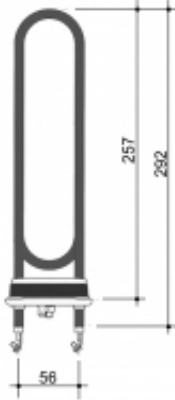

Link to the product: <https://www.4sauna.com/steam-generator-heater-heating-element-harvia-zg-365-5000w-hgx-15-p-36.html>

Harvia ZG-365 (5000W)

Price with TAX	50.00 Euro
Price	50.00 Euro
Availability	Always on stock
Shipping time	24 hours