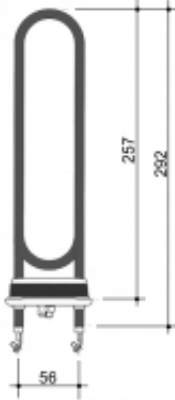

Link to the product: <https://www.4sauna.com/steam-generator-heater-element-zg-340-1900w-hgx-60-hgs-p-33.html>

ZG-340 1900W

| | |
|----------------|------------------------|
| Price with TAX | 50.00 Euro |
| Price | 50.00 Euro |
| Availability | Always on stock |
| Shipping time | 24 hours |