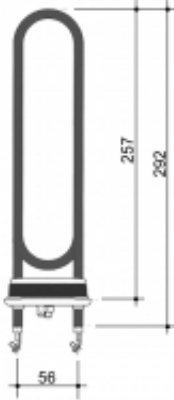

Link to the product: <https://www.4sauna.com/steam-generator-heater-element-zg-330-1500w-hgx-45-hgs-p-32.html>

ZG-330 1500W

Price with TAX	50.00 Euro
Price	50.00 Euro
Availability	Always on stock
Shipping time	24 hours