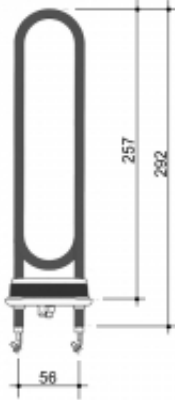

Link to the product: <https://www.4sauna.com/steam-generator-heater-element-zg-330-1500w-hgx-45-hgs-p-32.html>

ZG-330 1500W

Price with TAX	50.00 Euro
Price	50.00 Euro
Availability	Always on stock
Shipping time	24 hours