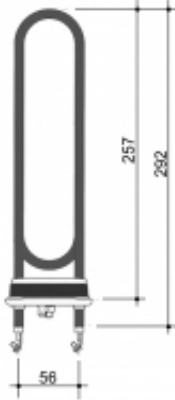

Link to the product: <https://www.4sauna.com/steam-generator-heater-element-harvia-zg-360-3600w-hgx-11-hgs-p-35.html>

ZG-360 3600W

Price with TAX	50.00 Euro
Price	50.00 Euro
Availability	Always on stock
Shipping time	24 hours