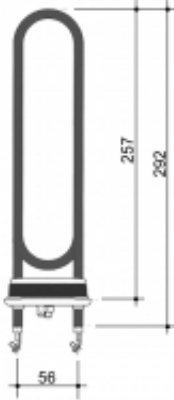

Link to the product: <https://www.4sauna.com/steam-generator-heater-element-harvia-zg-360-3600w-hgx-11-hgs-p-35.html>

ZG-360 3600W

Price with TAX	50.00 Euro
Price	50.00 Euro
Availability	Always on stock
Shipping time	24 hours