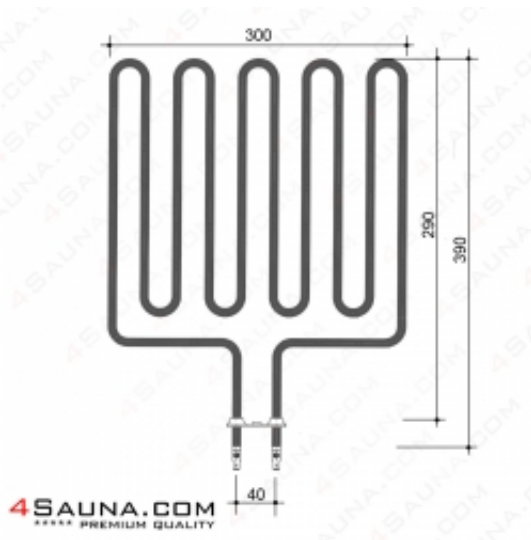

Link to the product: <https://www.4sauna.com/sauna-heating-element-zsl-316-harvia-2670w-club-k-12-p-20.html>

ZSL-316 (2670W)

Price with TAX	49.00 Euro
Price	49.00 Euro
Availability	Always on stock
Shipping time	24 hours

Product description

Dimensions: 300 x 390 mm
 Power: 2670W/230V
 For sauna heaters:
 K12 (Club)

This product has additional options:

Power (W): 2670
Feature: Air heating

Harvia Heater Models & Element Heating