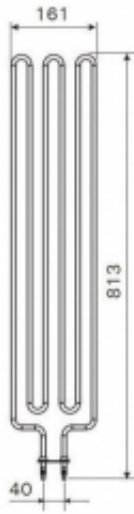

Link to the product: <https://www.4sauna.com/sauna-heating-element-harvia-zsc-360-3600w-p-205.html>

Harvia ZSC-360 (3600W)

Price with TAX	59.00 Euro
Price	59.00 Euro
Availability	Always on stock
Shipping time	24 hours

Product description

Dimensions: 161 x 813 x 40 mm
Power: 3600W / 230V
For sauna heaters:
Cilindro PC110E, PC110EE, PC110HE, PC110HEE

This product has additional options:

Power (W): 3600
Feature: Air heating

Harvia Heater Models & Element Heating

Element Heating	Harvia Heater Models
ZSI-200	Alfa A30
ZSN-150	Delta D23(E, EE), D29(EE)
ZSN-160	Delta D29(EE), D36(E, EE)
ZSC-360	Unio HNK360(E,EE), Cilindro PC110E/EE/HEE
Y10-0016	The Wall SW45(E)
Y10-0015	The Wall SW60(E)
Y10-0014	The Wall SW80(E)
ZCU-830	The Wall SW90(E), The Wall Combi SW90(S/SA), Virta HL90, Virta Combi HL90S(A), Virta Pro HL160, Virta Pro Combi HL160SA, Modulo 160, 180
ZCU-823	The Wall Combi SW45S/SA, SW70S/SA, Virta HL70, Virta Combi HL70S(A), Virta Pro HL135, HL160, Virta Pro Combi HL135SA, HL160SA, Modulo 135, 160
ZSJ-100	Compact JM20(E), JM25(E)
ZSJ-110	Compact JM25(E), JM30(E)
ZSB-770	Mega Compact BC23(E), BC35(E)
ZSB-224	Mega BC45(E)
ZSB-226	Mega BC60(E), Vega Combi BC60SE(A)
ZSB-228	Mega BC80(E)