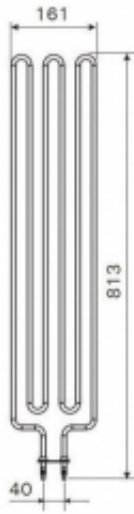

Link to the product: <https://www.4sauna.com/sauna-heating-element-harvia-zsc-360-3600w-p-205.html>

### Product description

Dimensions: 161 x 813 x 40 mm  
 Power: 3600W / 230V  
 For sauna heaters:  
 Cilindro PC110E, PC110EE, PC110HE, PC110HEE

This product has additional options:

**Power (W):** 3600  
**Feature:** Air heating