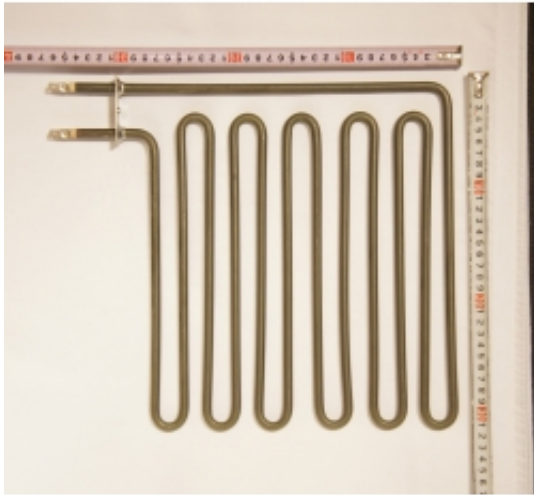

Link to the product:
<https://www.4sauna.com/sauna-heating-element-harvia-zsb-462-2750w-vega-pro-bc-135-bc-165-p-16.html>

ZSB-462 (2750W)

Price with TAX	49.00 Euro
Price	39.84 Euro
Availability	Always on stock
Shipping time	24 hours

Product description

Dimensions: 298 x 309 mm
Power: 2750W/230V

For sauna heaters:
Vega PRO BC135, BC165

This product has additional options:

Power (W): 2670
Feature: Air heating

Harvia Heater Models & Element Heating

Element Heating	Harvia Heater Models
ZSI-200	Alfa A30
ZSN-150	Delta D23(E, EE), D29(EE)
ZSN-160	Delta D29(EE), D36(E, EE)
ZSC-360	Unio HNK360(E,EE), Cilindro PC110E/EE/HEE
Y10-0016	The Wall SW45(E)
Y10-0015	The Wall SW60(E)
Y10-0014	The Wall SW80(E)
ZCU-830	The Wall SW90(E), The Wall Combi SW90(S/SA), Virta HL90, Virta Combi HL90S(A), Virta Pro HL160, Virta Pro Combi HL160SA, Modulo 160, 180
ZCU-823	The Wall Combi SW45S/SA, SW70S/SA, Virta HL70, Virta Combi HL70S(A), Virta Pro HL135, HL160, Virta Pro Combi HL135SA, HL160SA, Modulo 135, 160
ZSJ-100	Compact JM20(E), JM25(E)
ZSJ-110	Compact JM25(E), JM30(E)
ZSB-770	Vega Compact BC23(E), BC35(E)
ZSB-224	Vega BC45(E)
ZSB-226	Vega BC60(E), Vega Combi BC60SE(A)
ZSB-228	Vega BC80(E)
ZSB-229	Vega BC90(E), Vega Combi BC90SE(A)
ZSB-461	Vega Pro BC105, BC135