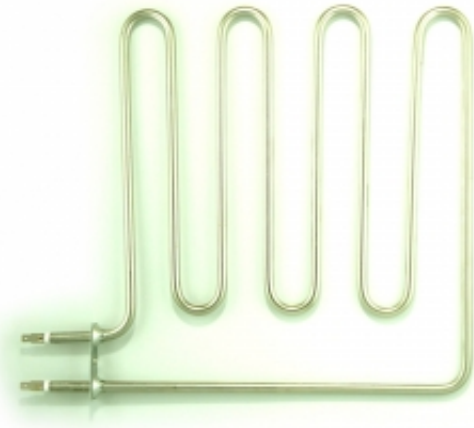

Link to the product: <https://www.4sauna.com/sauna-heating-element-harvia-zsb-461-1750w-bc-105-135-p-39.html>

ZSB-461 (1750W)

Price with TAX	49.00 Euro
Price	39.84 Euro
Availability	Always on stock
Shipping time	24 hours

Product description

Dimensions: 298 x 309 mm
Power: 1750W/230V
For sauna heaters:
BC105, BC135

This product has additional options:

Power (W): 1750
Feature: Air heating

Harvia Heater Models & Element Heating