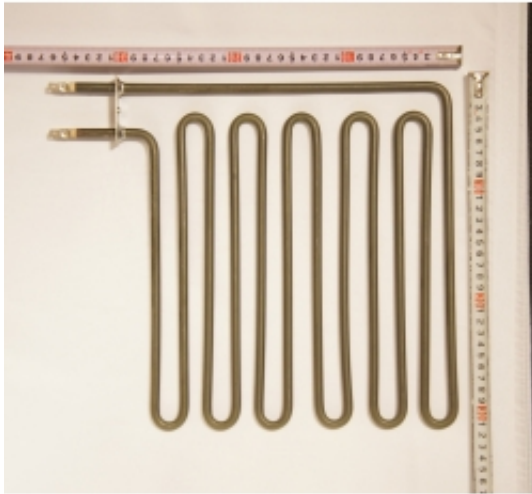

Link to the product: <https://www.4sauna.com/sauna-heating-element-harvia-zsb-229-3000w-p-7.html>

ZSB-229 (3000W)

Price with TAX	49.00 Euro
Price	49.00 Euro
Availability	Always on stock
Shipping time	24 hours

Product description

Dimensions: 298 x 309 mm
Power: 3000W/230V
For sauna heaters:
Vega BC90/E

This product has additional options:

Power (W): 3000
Feature: Air heating

Harvia Heater Models & Element Heating

Element Heating	Harvia Heater Models
ZSI-200	Alfa A30
ZSN-150	Delta D23(E, EE), D29(EE)
ZSN-160	Delta D29(EE), D36(E, EE)
ZSC-360	Unio HNK360(E,EE), Cilindro PC110E/EE/HEE
Y10-0016	The Wall SW45(E)
Y10-0015	The Wall SW60(E)
Y10-0014	The Wall SW80(E)
ZCU-830	The Wall SW90(E), The Wall Combi SW90(S/SA), Virta HL90, Virta Combi HL90S(A), Virta Pro HL160, Virta Pro Combi HL160SA, Modulo 160, 180
ZCU-823	The Wall Combi SW45S/SA, SW70S/SA, Virta HL70, Virta Combi HL70S(A), Virta Pro HL135, HL160, Virta Pro Combi HL135SA, HL160SA, Modulo 135, 160
ZSJ-100	Compact JM20(E), JM25(E)
ZSJ-110	Compact JM25(E), JM30(E)
ZSB-770	Vega Compact BC23(E), BC35(E)
ZSB-224	Vega BC45(E)
ZSB-226	Vega BC60(E), Vega Combi BC60SE(A)
ZSB-228	Vega BC80(E)
ZSB-229	Vega BC90(E), Vega Combi BC90SE(A)
ZSB-461	Vega Pro BC105, BC135
ZSB-462	Vega Pro BC135, BC165
ZSK-690	KIP30(E), KIP45(E), Topclass KV30(E), KV45(E), Sound /