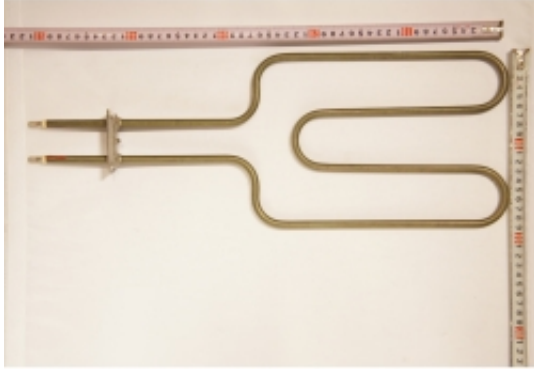

Link to the product: <https://www.4sauna.com/sauna-heating-element-harvia-zsa-420-250w-l-33-av-2-6-p-41.html>

ZSA-420 (250W)

Price with TAX	55.00 Euro
Price	55.00 Euro
Availability	Always on stock
Shipping time	24 hours

Product description

Dimensions: 185 x 505 mm
Power: 250W/230V
For sauna heaters:
L33, AV2-6

This product has additional options:

Power (W): 250
Feature: Air heating

Harvia Heater Models & Element Heating

Element Heating	Harvia Heater Models
ZSI-200	Alfa A30
ZSN-150	Delta D23(E, EE), D29(EE)
ZSN-160	Delta D29(EE), D36(E, EE)
ZSC-360	Unio HNK360(E,EE), Cilindro PC110E/EE/HEE
Y10-0016	The Wall SW45(E)
Y10-0015	The Wall SW60(E)
Y10-0014	The Wall SW80(E)
ZCU-830	The Wall SW90(E), The Wall Combi SW90(S/SA), Virta HL90, Virta Combi HL90S(A), Virta Pro HL160, Virta Pro Combi HL160SA, Modulo 160, 180
ZCU-823	The Wall Combi SW45S/SA, SW70S/SA, Virta HL70, Virta Combi HL70S(A), Virta Pro HL135, HL160, Virta Pro Combi HL135SA, HL160SA, Modulo 135, 160
ZSJ-100	Compact JM20(E), JM25(E)
ZSJ-110	Compact JM25(E), JM30(E)
ZSB-770	Vega Compact BC23(E), BC35(E)
ZSB-224	Vega BC45(E)
ZSB-226	Vega BC60(E), Vega Combi BC60SE(A)