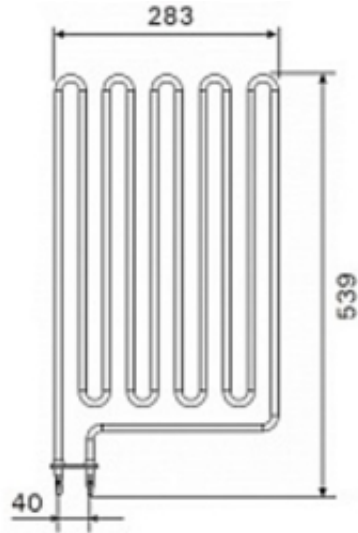

Link to the product:  
<https://www.4sauna.com/sauna-heating-element-harvia-zcu-836-3600w-virta-combi-hl90-hl90s-hl90sa-hl135-steel-modulo-180-p-210.html>

### Product description

Dimensions: 283 x 539 mm

Power: 3600W / 230V

For sauna heaters:

Virta HL110, Virta Combi HL110S(A), Virta Pro HL220, Virta Pro Combi HL220SA

This product has additional options:

**Power (W):** 3000