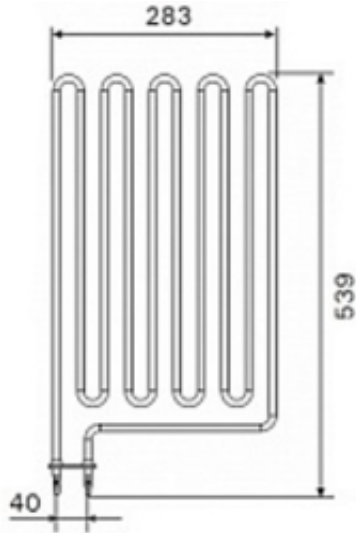

Link to the product:
<https://www.4sauna.com/sauna-heating-element-harvia-zcu-836-3600w-virta-combi-hl90-hl90s-hl90sa-hl135-steel-modulo-180-p-210.html>

ZCU-836 3600W

Price with TAX	75.00 Euro
Price	75.00 Euro
Availability	Always on stock
Shipping time	24 hours

Product description

Dimensions: 283 x 539 mm

Power: 3600W / 230V

For sauna heaters:

Virta HL110, Virta Combi HL110S(A), Virta Pro HL220, Virta Pro Combi HL220SA

This product has additional options:

Power (W): 3000

Feature: Air heating

Harvia Heater Models & Element Heating

Element Heating	Harvia Heater Models
ZSI-200	Alfa A30
ZSN-150	Delta D23(E, EE), D29(EE)
ZSN-160	Delta D29(EE), D36(E, EE)
ZSC-360	Unio HNK360(E,EE), Cilindro PC110E/EE/HEE
Y10-0016	The Wall SW45(E)
Y10-0015	The Wall SW60(E)
Y10-0014	The Wall SW80(E)
ZCU-830	The Wall SW90(E), The Wall Combi SW90(S/SA), Virta HL90, Virta Combi HL90S(A), Virta Pro HL160, Virta Pro Combi HL160SA, Modulo 160, 180
ZCU-823	The Wall Combi SW45S/SA, SW70S/SA, Virta HL70, Virta Combi HL70S(A), Virta Pro HL135, HL160, Virta Pro Combi HL135SA, HL160SA, Modulo 135, 160
ZSJ-100	Compact JM20(E), JM25(E)
ZSJ-110	Compact JM25(E), JM30(E)
ZSB-770	Vega Compact BC23(E), BC35(E)
ZSB-224	Vega BC45(E)
ZSB-226	Vega BC60(E), Vega Combi BC60SE(A)
ZSB-228	Vega BC80(E)
ZSB-229	Vega BC90(E), Vega Combi BC90SE(A)
ZSB-461	Vega Pro BC105, BC135