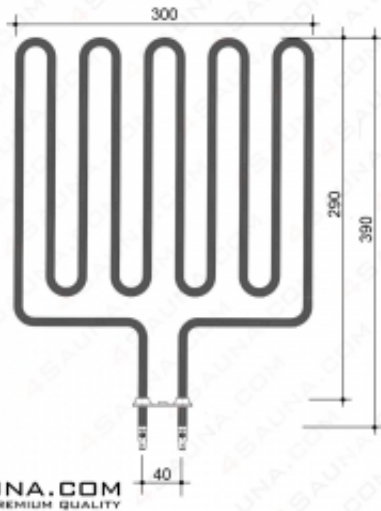

Link to the product:

<https://www.4sauna.com/heating-element-for-sauna-harvia-zsk-710-2670w-kip-kip80-kip80e-topclass-kv80-kv80e-topclass-combi-p-1.html>

ZSK-710 2670W

Price with TAX	49.00 Euro
Price	49.00 Euro
Availability	Always on stock
Shipping time	24 hours

Product description

Dimensions: 300 x 390 mm

Power: 2670W / 230V

For sauna heaters:

KIP KIP80, KIP80E,

Topclass KV80, KV80E,

Topclass Combi KV80SE, KV80SEA

Sound M80, M80E